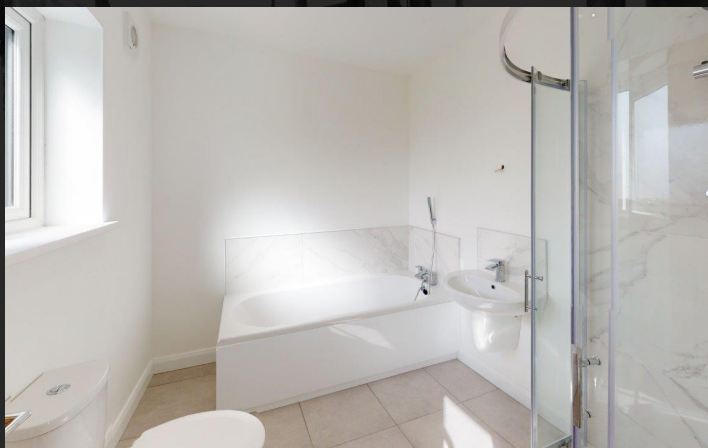

Riverview Manor